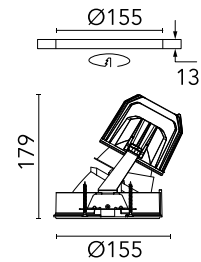

### Physical

Colour	White
Trim	No
Orientation	Fixed
Recessed depth (mm)	290
Net weight (kg)	1.01
IP internal	20
IP external	44

## Schematic light drawing

Beam Angle: 36°

h(m)	E(lx)	D(m)
1	2531	0.74
2	633	1.48
3	281	2.22
4	158	2.95
5	101	3.69

Luminous flux luminaire  
2142 lm (EXTREME CUT OFF)