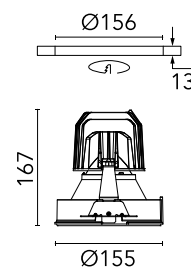

Physical

Colour	White
Trim	No
Orientation	Fixed
Recessed depth (mm)	277
Net weight (kg)	0.98
IP internal	20
IP external	44

Download

[Mounting instructions](#)  PDF

Photometric Files

[LDT / IES](#)  ZIP

Technical Drawings

[2D](#)  ZIP

[3D](#)  ZIP

Schematic light drawing

Beam Angle: 62°

h(m)	E(lx)	D(m)
1	1554	1.19
2	389	2.39
3	173	3.58
4	97	4.77
5	62	5.97

Luminous flux luminaire
1549 lm (EXTREME CUT OFF)

Photometric

Lighting type	Direct
Light distribution	Symmetric
CCT (K)	4000
CRI>	90
Beam angle C0-180 (°)	62
Beam angle C90-270 (°)	62
Extreme cut off	No