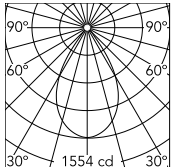

Physical

Colour	White
Trim	No
Orientation	Fixed
Recessed depth (mm)	277
Net weight (kg)	0.98
IP internal	20
IP external	44

Download

[Mounting instructions](#)  PDF

Photometric Files

[LDT / IES](#)  ZIP

Technical Drawings

[2D](#)  ZIP

[3D](#)  ZIP

Schematic light drawing

Beam Angle: 62°

h(m)	E(lx)	D(m)
1	1554	1.19
2	389	2.39
3	173	3.58
4	97	4.77
5	62	5.97

Luminous flux luminaire
1549 lm (EXTREME CUT OFF)

Photometric

Lighting type	Direct
Light distribution	Symmetric
CCT (K)	4000
CRI>	90
Beam angle C0-180 (°)	62
Beam angle C90-270 (°)	62
Extreme cut off	No