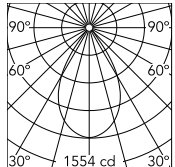

Physical

Colour	White
Trim	No
Orientation	Fixed
Recessed depth (mm)	277
Net weight (kg)	0.98
IP internal	20
IP external	44

Download

[Mounting instructions](#)  PDF

Photometric Files

[LDT / IES](#)  ZIP

Technical Drawings

[2D](#)  ZIP

[3D](#)  ZIP

Schematic light drawing

Beam Angle: 62°

h(m)	E(lx)	D(m)
1	1554	1.19
2	389	2.39
3	173	3.58
4	97	4.77
5	62	5.97

Luminous flux luminaire
1549 lm (EXTREME CUT OFF)

Photometric

Lighting type	Direct
Light distribution	Symmetric
CCT (K)	4000
CRI>	90
Beam angle C0-180 (°)	62
Beam angle C90-270 (°)	62
Extreme cut off	No