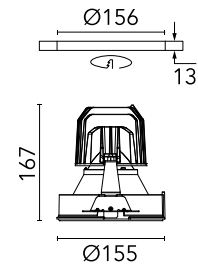

Physical

Colour	White
Trim	No
Orientation	Fixed
Recessed depth (mm)	277
Net weight (kg)	0.98
IP internal	20
IP external	44

Download

[Mounting instructions](#)  PDF

Photometric Files

[LDT / IES](#)  ZIP

Technical Drawings

[2D](#)  ZIP

[3D](#)  ZIP

Schematic light drawing

Beam Angle: 62°

h(m)	E(lx)	D(m)
1	1805	1.19
2	451	2.39
3	201	3.58
4	113	4.77
5	72	5.97

Luminous flux luminaire
1799 lm (EXTREME CUT OFF)

Photometric

Lighting type	Direct
Light distribution	Symmetric
CCT (K)	3000
CRI>	80
Beam angle C0-180 (°)	62
Beam angle C90-270 (°)	62
Extreme cut off	No