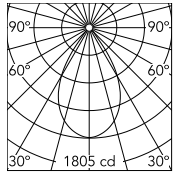

Physical

Colour	White
Trim	No
Orientation	Fixed
Recessed depth (mm)	277
Net weight (kg)	0.98
IP internal	20
IP external	44

Download

[Mounting instructions](#)  PDF

Photometric Files

[LDT / IES](#)  ZIP

Technical Drawings

[2D](#)  ZIP

[3D](#)  ZIP

Schematic light drawing

Beam Angle: 62°

h(m)	E(lx)	D(m)
1	1805	1.19
2	451	2.39
3	201	3.58
4	113	4.77
5	72	5.97

Luminous flux luminaire
1799 lm (EXTREME CUT OFF)

Photometric

Lighting type	Direct
Light distribution	Symmetric
CCT (K)	3000
CRI>	80
Beam angle C0-180 (°)	62
Beam angle C90-270 (°)	62
Extreme cut off	No