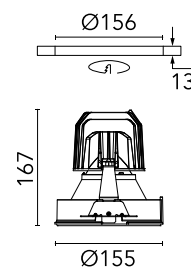

### Physical

Colour	White
Trim	No
Orientation	Fixed
Recessed depth (mm)	277
Net weight (kg)	0.98
IP internal	20
IP external	44