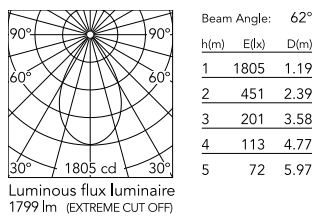

Schematic light drawing

Photometric

Lighting type	Direct
Light distribution	Symmetric
CCT (K)	3000
CRI>	80
Beam angle C0-180 (°)	62
Beam angle C90-270 (°)	62
Extreme cut off	No

Electrical

Insulation class	II
Frequency (Hz)	50/60
Main voltage (Vac)	220-240
Power supply	Remote included
Dimmable	Yes
Power supply type	Dimmable 1-10V

Notes

Pre-installation frame. To be ordered separately.