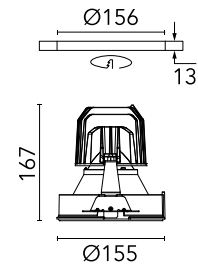

### Physical

Colour	White
Trim	No
Orientation	Fixed
Recessed depth (mm)	277
Net weight (kg)	0.98
IP internal	20
IP external	44

## Schematic light drawing

Beam Angle: 62°

h(m)	E(lx)	D(m)
1	1492	1.19
2	373	2.39
3	166	3.58
4	93	4.77
5	60	5.97

Luminous flux Luminaire  
1487 lm (EXTREME CUT OFF)