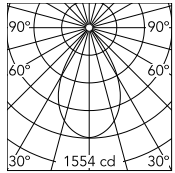

### Physical

Colour	White
Trim	No
Orientation	Fixed
Recessed depth (mm)	277
Net weight (kg)	0.98
IP internal	20
IP external	44

### Technical Drawings

[2D](#) ZIP

[3D](#) ZIP

[Bim](#) ZIP

## Schematic light drawing

Beam Angle: 62°

h(m)	E(lx)	D(m)
1	1554	1.19
2	389	2.39
3	173	3.58
4	97	4.77
5	62	5.97

Luminous flux luminaire  
1549 lm (EXTREME CUT OFF)

### Photometric

Lighting type	Direct
Light distribution	Symmetric
CCT (K)	4000
CRI>	90
Beam angle C0-180 (°)	62
Beam angle C90-270 (°)	62
UGR <sub>L</sub>	<19