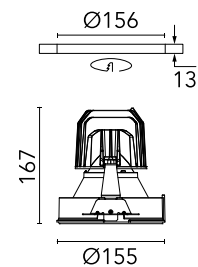

### Physical

Colour	White
Trim	No
Orientation	Fixed
Recessed depth (mm)	277
Net weight (kg)	0.98
IP internal	20
IP external	44

## Schematic light drawing

Beam Angle: 62°

h(m)	E(lx)	D(m)
1	1554	1.19
2	389	2.39
3	173	3.58
4	97	4.77
5	62	5.97

Luminous flux luminaire  
1549 lm (EXTREME CUT OFF)