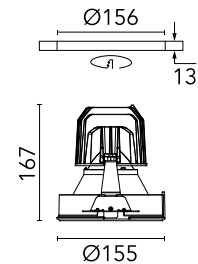

Physical

Colour	Aluminum
Trim	No
Orientation	Fixed
Recessed depth (mm)	277
Net weight (kg)	0.98
IP internal	20
IP external	44

Download

[Mounting instructions](#) PDF

[Item information](#) JPG

Photometric Files

[LDT / IES](#) ZIP

Technical Drawings

[2D](#) ZIP

[3D](#) ZIP

[Bim](#) ZIP

Schematic light drawing

Beam Angle: 47°

h(m)	E(lx)	D(m)
1	2797	0.86
2	699	1.73
3	311	2.59
4	175	3.46
5	112	4.32

Luminous flux luminaire
1828 lm (EXTREME CUT OFF)

Photometric

Lighting type	Direct
Light distribution	Symmetric
CCT (K)	4000
CRI>	90
Beam angle C0-180 (°)	47
Beam angle C90-270 (°)	47
UGR _L	<16

Electrical