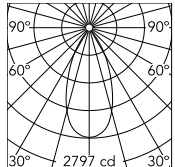

Physical

Colour	Aluminum
Trim	No
Orientation	Fixed
Recessed depth (mm)	277
Net weight (kg)	0.98
IP internal	20
IP external	44

Download

[Mounting instructions](#) PDF

[Item information](#) JPG

Photometric Files

[LDT / IES](#) ZIP

Technical Drawings

[2D](#) ZIP

[3D](#) ZIP

[Bim](#) ZIP

Schematic light drawing

Beam Angle: 47°

h(m)	E(lx)	D(m)
1	2797	0.86
2	699	1.73
3	311	2.59
4	175	3.46
5	112	4.32

Luminous flux luminaire
1828 lm (EXTREME CUT OFF)

Photometric

Lighting type	Direct
Light distribution	Symmetric
CCT (K)	4000
CRI>	90
Beam angle C0-180 (°)	47
Beam angle C90-270 (°)	47
UGR _L	<16

Electrical