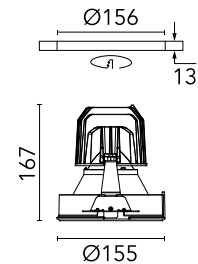

### Physical

Colour	White
Trim	No
Orientation	Fixed
Recessed depth (mm)	277
Net weight (kg)	0.98
IP internal	20
IP external	44

## Schematic light drawing

Beam Angle: 62°

h(m)	E(lx)	D(m)
1	1805	1.19
2	451	2.39
3	201	3.58
4	113	4.77
5	72	5.97