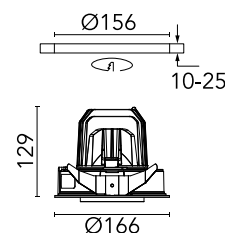

Physical

Colour	White
Trim	No
Orientation	Adjustable
Rotation (°)	355
Longitudinal tilting (°)	35
Recessed depth (mm)	239
Net weight (kg)	1.01
IP internal	20
IP external	23

Download

Mounting instructions [↓ PDF](#)

Photometric Files

LDT / IES [↓ ZIP](#)

Technical Drawings

2D [↓ ZIP](#)

3D [↓ ZIP](#)

Schematic light drawing

Photometric

Lighting type	Direct
Light distribution	Symmetric
CCT (K)	4000
CRI>	90
Beam angle C0-180 (°)	39
Beam angle C90-270 (°)	39
Extreme cut off	No