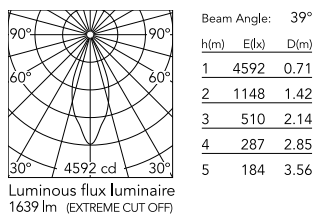

Physical

Colour	White
Trim	No
Orientation	Adjustable
Rotation (°)	355
Longitudinal tilting (°)	35
Recessed depth (mm)	239
Net weight (kg)	1.01
IP internal	20
IP external	23

Download

Mounting instructions [↓ PDF](#)

Photometric Files

LDT / IES [↓ ZIP](#)

Technical Drawings

2D [↓ ZIP](#)

3D [↓ ZIP](#)

Schematic light drawing

Photometric

Lighting type	Direct
Light distribution	Symmetric
CCT (K)	4000
CRI>	90
Beam angle C0-180 (°)	39
Beam angle C90-270 (°)	39
Extreme cut off	No