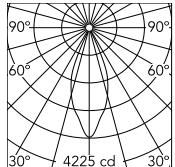

### Physical

Colour	Black
Trim	No
Orientation	Adjustable
Rotation (°)	355
Longitudinal tilting (°)	35
Recessed depth (mm)	239
Net weight (kg)	1.01
IP internal	20
IP external	23

### Photometric Files

LDT / IES [↓ ZIP](#)

### Technical Drawings

2D [↓ ZIP](#)

3D [↓ ZIP](#)

## Schematic light drawing

Beam Angle: 39°

h(m)	E(lx)	D(m)
1	4225	0.71
2	1056	1.42
3	469	2.14
4	264	2.85
5	169	3.56

Luminous flux luminaire  
1508 lm (EXTREME CUT OFF)