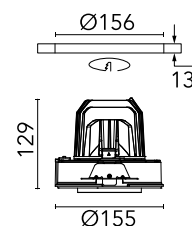

Recessed luminaire with LED light source. Remote 220/240V power supply included.

Are you a professional and your project needs consulting and support?

[BOOK AN APPOINTMENT](#)