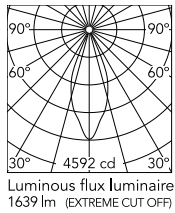

Physical

Colour	White
Trim	No
Orientation	Adjustable
Rotation (°)	355
Longitudinal tilting (°)	35
Recessed depth (mm)	239
Net weight (kg)	1.01
IP internal	20
IP external	23

Download

[Mounting instructions](#)  PDF

Photometric Files

[LDT / IES](#)  ZIP

Technical Drawings

[2D](#)  ZIP

[3D](#)  ZIP

Schematic light drawing

Beam Angle: 39°

h(m)	E(lx)	D(m)
1	4592	0.71
2	1148	1.42
3	510	2.14
4	287	2.85
5	184	3.56

Luminous flux luminaire
1639 lm (EXTREME CUT OFF)

Photometric

Lighting type	Direct
Light distribution	Symmetric
CCT (K)	4000
CRI>	90
Beam angle C0-180 (°)	39
Beam angle C90-270 (°)	39
Extreme cut off	No