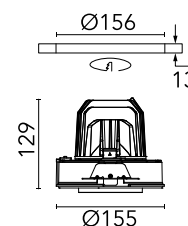

FLOS

03.6820.14A1V Black

Light Supply Adjustable No Trim Dimmable

Designed by FLOS Architectural, 2017

Recessed luminaire with LED light source. Remote 220/240V power supply included.

Are you a professional and your project needs consulting and support?

[BOOK AN APPOINTMENT](#)

Main specifications

Mounting	Ceiling recessed
Environments	Indoor dry location
Light source type	LED
Light sources included	Yes
LED type	LED array
Lamp category	LED
Number of lamps	1
Power (W)	30.1
Source flux (lm)	3164
Lumen Output (lm)	1639

Physical

Colour	Black
Trim	No
Orientation	Adjustable
Rotation (°)	355
Longitudinal tilting (°)	35
Recessed depth (mm)	239
Net weight (kg)	1.01
IP internal	20
IP external	23

Download

[Mounting instructions](#) PDF

Photometric Files

[LDT / IES](#) ZIP

Technical Drawings

[2D](#) ZIP

[3D](#) ZIP