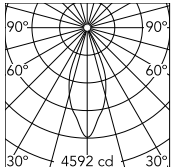

Physical

Colour	Black
Trim	No
Orientation	Adjustable
Rotation (°)	355
Longitudinal tilting (°)	35
Recessed depth (mm)	239
Net weight (kg)	1.01
IP internal	20
IP external	23

Download

[Mounting instructions](#) PDF

Photometric Files

[LDT / IES](#) ZIP

Technical Drawings

[2D](#) ZIP

[3D](#) ZIP

Schematic light drawing

Beam Angle: 39°

h(m)	E(lx)	D(m)
1	4592	0.71
2	1148	1.42
3	510	2.14
4	287	2.85
5	184	3.56

Luminous flux luminaire
1639 lm (EXTREME CUT OFF)

Photometric

Lighting type	Direct
Light distribution	Symmetric
CCT (K)	4000
CRI>	90
Beam angle C0-180 (°)	39
Beam angle C90-270 (°)	39
Extreme cut off	No