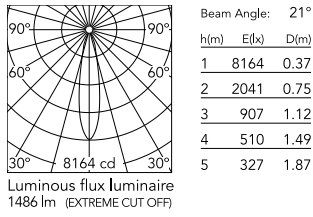

Schematic light drawing

Photometric

Lighting type	Direct
Light distribution	Symmetric
CCT (K)	4000
CRI>	90
Beam angle C0-180 (°)	21
Beam angle C90-270 (°)	21
Extreme cut off	No

Electrical

Insulation class	II
Frequency (Hz)	50/60
Main voltage (Vac)	220-240
Power supply	Remote included
Dimmable	Yes
Power supply type	Dimmable DALI 2

Notes

Pre-installation frame or Soft Architecture installation plate for No Trim installation.
To be ordered separately.