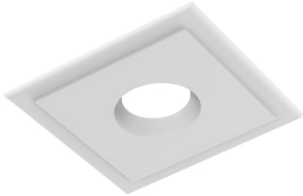

Physical

Colour	White
Trim	No
Orientation	Adjustable
Rotation (°)	355
Longitudinal tilting (°)	35
Recessed depth (mm)	239
Net weight (kg)	1.01
IP internal	20
IP external	23

Download

[Mounting instructions](#)  PDF

Notes

Pre-installation frame or Soft Architecture installation plate for No Trim installation.
To be ordered separately.

Accessories & Power Supply

OPTIONAL
Accessory

08.8118.68

Elliptical lens

OPTIONAL
Accessory

08.8242.14

Screening crosspiece

OPTIONAL
Accessory

08.8377.14

Honeycomb. Big Cells

OPTIONAL
Accessory

08.8453.40

Highly-efficient cylinder