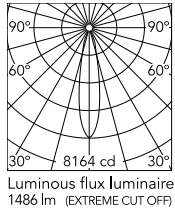

Physical

Colour	White
Trim	No
Orientation	Adjustable
Rotation (°)	355
Longitudinal tilting (°)	35
Recessed depth (mm)	239
Net weight (kg)	1.01
IP internal	20
IP external	23

Download

[Mounting instructions](#)  PDF

Photometric Files

[LDT / IES](#)  ZIP

Technical Drawings

[2D](#)  ZIP

[3D](#)  ZIP

Schematic light drawing

Beam Angle: 21°

h(m)	E(lx)	D(m)
1	8164	0.37
2	2041	0.75
3	907	1.12
4	510	1.49
5	327	1.87

Photometric

Lighting type	Direct
Light distribution	Symmetric
CCT (K)	4000
CRI>	90
Beam angle C0-180 (°)	21
Beam angle C90-270 (°)	21
Extreme cut off	No

Electrical

Insulation class	II
Frequency (Hz)	50/60
Main voltage (Vac)	220-240
Power supply	Remote included
Dimmable	Yes
Power supply type	Dimmable 1-10V