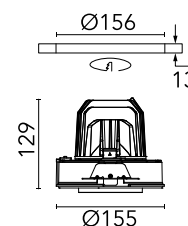

FLOS

03.6818.14BDA Black

Light Supply Adjustable No Trim Dimmable

Designed by FLOS Architectural, 2017

Recessed luminaire with LED light source. Remote 220/240V power supply included.

Are you a professional and your project needs consulting and support?

[BOOK AN APPOINTMENT](#)

Main specifications

Mounting	Ceiling recessed
Environments	Indoor dry location
Light source type	LED
Light sources included	Yes
LED type	LED array
Lamp category	LED
Number of lamps	1
Power (W)	30.1
Source flux (lm)	3164
Lumen Output (lm)	1846

Physical

Colour	Black
Trim	No
Orientation	Adjustable
Rotation (°)	355
Longitudinal tilting (°)	35
Recessed depth (mm)	239
Net weight (kg)	1.01
IP internal	20
IP external	23

Download

[Mounting instructions](#) PDF

Photometric Files

[LDT / IES](#) ZIP

Technical Drawings

[2D](#) ZIP

[3D](#) ZIP