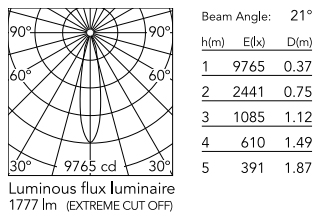

Schematic light drawing

Photometric

Lighting type	Direct
Light distribution	Symmetric
CCT (K)	3000
CRI>	80
Beam angle C0-180 (°)	21
Beam angle C90-270 (°)	21
Extreme cut off	No

Electrical

Insulation class	II
Frequency (Hz)	50/60
Main voltage (Vac)	220-240
Power supply	Remote included
Dimmable	Yes
Power supply type	Dimmable 1-10V

Notes

Pre-installation frame or Soft Architecture installation plate for No Trim installation.
To be ordered separately.