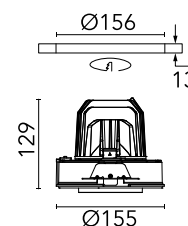

FLOS

03.6816.40A1V White

Light Supply Adjustable No Trim Dimmable

Designed by FLOS Architectural, 2017

Recessed luminaire with LED light source. Remote 220/240V power supply included.

Are you a professional and your project needs consulting and support?

[BOOK AN APPOINTMENT](#)

Main specifications

Mounting	Ceiling recessed
Environments	Indoor dry location
Light source type	LED
Light sources included	Yes
LED type	LED array
Lamp category	LED
Number of lamps	1
Power (W)	30.1
Source flux (lm)	3772
Lumen Output (lm)	1777

Physical

Colour	White
Trim	No
Orientation	Adjustable
Rotation (°)	355
Longitudinal tilting (°)	35
Recessed depth (mm)	239
Net weight (kg)	1.01
IP internal	20
IP external	23

Download

Mounting instructions [↓ PDF](#)

Photometric Files

LDT / IES [↓ ZIP](#)

Technical Drawings

2D [↓ ZIP](#)

3D [↓ ZIP](#)