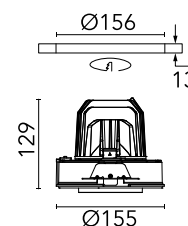

FLOS

03.6815.40A1V White

Light Supply Adjustable No Trim Dimmable

Designed by FLOS Architectural, 2017

Recessed luminaire with LED light source. Remote 220/240V power supply included.

Are you a professional and your project needs consulting and support?

[BOOK AN APPOINTMENT](#)

Main specifications

Mounting	Ceiling recessed
Environments	Indoor dry location
Light source type	LED
Light sources included	Yes
LED type	LED array
Lamp category	LED
Number of lamps	1
Power (W)	30.1
Source flux (lm)	3772
Lumen Output (lm)	2208

Physical

Colour	White
Trim	No
Orientation	Adjustable
Rotation (°)	355
Longitudinal tilting (°)	35
Recessed depth (mm)	239
Net weight (kg)	1.01
IP internal	20
IP external	23

Download

[Mounting instructions](#) PDF

Photometric Files

[LDT / IES](#) ZIP

Technical Drawings

[2D](#) ZIP

[3D](#) ZIP