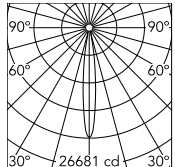

Physical

Colour	White
Trim	No
Orientation	Adjustable
Rotation (°)	355
Longitudinal tilting (°)	35
Recessed depth (mm)	239
Net weight (kg)	1.01
IP internal	20
IP external	23

Download

[Mounting instructions](#)  PDF

Photometric Files

[LDT / IES](#)  ZIP

Technical Drawings

[2D](#)  ZIP

[3D](#)  ZIP

Schematic light drawing

Beam Angle: 13°

h(m)	E(lx)	D(m)
1	26681	0.23
2	6670	0.46
3	2965	0.69
4	1668	0.92
5	1067	1.15

Luminous flux luminaire
2208 lm (EXTREME CUT OFF)

Photometric

Lighting type	Direct
Light distribution	Symmetric
CCT (K)	3000
CRI>	80
Beam angle C0-180 (°)	13
Beam angle C90-270 (°)	13
Extreme cut off	No