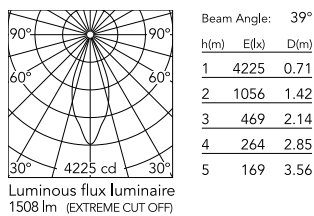

Physical

Colour	White
Trim	No
Orientation	Adjustable
Rotation (°)	355
Longitudinal tilting (°)	35
Recessed depth (mm)	239
Net weight (kg)	1.01
IP internal	20
IP external	23

Download

[Mounting instructions](#) PDF

[Item information](#) JPG

Photometric Files

[LDT / IES](#) ZIP

Technical Drawings

[2D](#) ZIP

[3D](#) ZIP

[Bim](#) ZIP

Schematic light drawing

Photometric

Lighting type	Direct
Light distribution	Symmetric
CCT (K)	3000
CRI>	90
Beam angle C0-180 (°)	39
Beam angle C90-270 (°)	39
UGR _L	<10

Electrical

Insulation class	II
Frequency (Hz)	50/60
Forward voltage (V)	37.6
Power supply	Remote included
Dimmable	No
Power supply type	Non Dimmable
Emergency	No