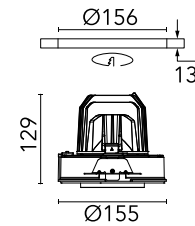

FLOS

03.6823.40A White

Light Supply Adjustable No Trim

Designed by FLOS Architectural, 2017

Recessed luminaire with LED light source. Remote 220/240V power supply included.

Are you a professional and your project needs consulting and support?

[BOOK AN APPOINTMENT](#)

Main specifications

Mounting	Ceiling recessed
Environments	Indoor dry location
Light source type	LED
Light sources included	Yes
LED type	LED array
Lamp category	LED
Number of lamps	1
Power (W)	30.1
Source flux (lm)	2901
Lumen Output (lm)	1508

Physical

Colour	White
Trim	No
Orientation	Adjustable
Rotation (°)	355
Longitudinal tilting (°)	35
Recessed depth (mm)	239
Net weight (kg)	1.01
IP internal	20
IP external	23

Download

[Mounting instructions](#) PDF

[Item information](#) JPG

Photometric Files

[LDT / IES](#) ZIP

Technical Drawings

[2D](#) ZIP

[3D](#) ZIP

[Bim](#) ZIP