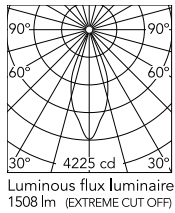

Physical

Colour	Black
Trim	No
Orientation	Adjustable
Rotation (°)	355
Longitudinal tilting (°)	35
Recessed depth (mm)	239
Net weight (kg)	1.01
IP internal	20
IP external	23

Download

[Mounting instructions](#) PDF

[Item information](#) JPG

Photometric Files

[LDT / IES](#) ZIP

Technical Drawings

[2D](#) ZIP

[3D](#) ZIP

[Bim](#) ZIP

Schematic light drawing

Photometric

Lighting type	Direct
Light distribution	Symmetric
CCT (K)	3000
CRI>	90
Beam angle C0-180 (°)	39
Beam angle C90-270 (°)	39
UGR _L	<10

Electrical

Insulation class	II
Frequency (Hz)	50/60
Forward voltage (V)	37.6
Power supply	Remote included
Dimmable	No
Power supply type	Non Dimmable
Emergency	No