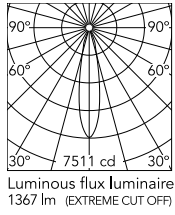

Physical

Colour	Black
Trim	No
Orientation	Adjustable
Rotation (°)	355
Longitudinal tilting (°)	35
Recessed depth (mm)	239
Net weight (kg)	1.01
IP internal	20
IP external	23

Download

[Mounting instructions](#) PDF

[Item information](#) JPG

Photometric Files

[LDT / IES](#) ZIP

Technical Drawings

[2D](#) ZIP

[3D](#) ZIP

[Bim](#) ZIP

Schematic light drawing

Photometric

Lighting type	Direct
Light distribution	Symmetric
CCT (K)	3000
CRI>	90
Beam angle C0-180 (°)	21
Beam angle C90-270 (°)	21
UGR _L	<10

Electrical

Insulation class	II
Frequency (Hz)	50/60
Forward voltage (V)	37.6
Power supply	Remote included
Dimmable	No
Power supply type	Non Dimmable
Emergency	No