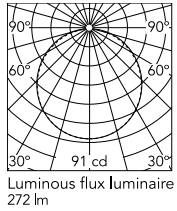

Physical

Colour	Black
Orientation	Fixed
Net weight (kg)	0.05
IP internal	20

Download

Mounting instructions [↓ PDF](#)

Photometric Files

LDT / IES [↓ ZIP](#)

Technical Drawings

2D [↓ ZIP](#)

3D [↓ ZIP](#)

Ecodesign and Energy Labelling

This product contains a light source of energy efficiency class G

Schematic light drawing

h(m)	E(lx)	D(m)
1	91	3.15
2	23	6.29
3	10	9.44
4	6	12.59
5	4	15.73

Photometric