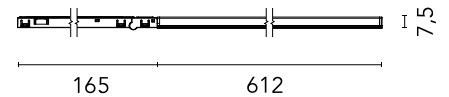

7W - 272lm - 3000K - CRI> 90 - Beam° 115

LED diffuse lighting module for installation in the Zero Track Pro system. Electronic DC/DC converter incorporated. Individual control via DALI protocol and broadcast mode via 1-10V.

Are you a professional and your project needs consulting and support?

[BOOK AN APPOINTMENT](#)