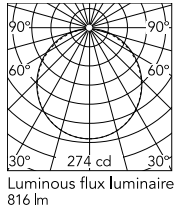

### Technical Drawings

2D  ZIP

3D  ZIP

## Schematic light drawing

h(m)	E(lx)	D(m)
1	274	3.15
2	68	6.29
3	30	9.44
4	17	12.59
5	11	15.73