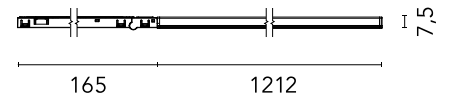

FLOS

05.5195.14.DA Black

Light Stripe 1200 Dali Dimmable

Designed by FLOS Architectural, 2023

13.5W - 816lm - 3000K - CRI> 90 - Beam° 115

LED diffuse lighting module for installation in the Zero Track Pro system. Electronic DC/DC converter incorporated. Individual control via DALI protocol and broadcast mode via 1-10V.

Are you a professional and your project needs consulting and support?

BOOK AN APPOINTMENT