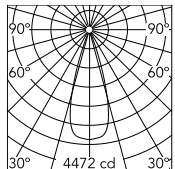

Physical

Colour	White
Orientation	Adjustable
Rotation (°)	360
Longitudinal tilting (°)	90
Net weight (kg)	0.46
IP internal	20

*installed in The Tracking Magnet

Download

Mounting instructions [↓ PDF](#)

Photometric Files

LDT / IES [↓ ZIP](#)

Technical Drawings

2D [↓ ZIP](#)

3D [↓ ZIP](#)

[🔒 Bim](#) [↓ ZIP](#)

Schematic light drawing

Beam Angle: 33°

h(m)	E(lx)	D(m)
1	4472	0.60
2	1118	1.20
3	497	1.80
4	279	2.40
5	179	3.00

Luminous flux luminaire
1304 lm

Photometric

Lighting type	Direct
Light distribution	Symmetric
CCT (K)	2700
CRI>	90
Rf fidelity index	93
Rg gamut index	99
LED Life / Failure Ratio	L80B50>47.000h_Tc85°C
Beam angle C0-180 (°)	33
Beam angle C90-270 (°)	33
UGR _L	<10