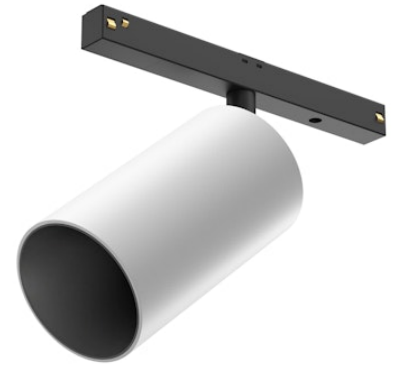

FLOS

05.9063.40 White

Light Shadow Spot 60 On Board Dimmer

Designed by FLOS Architectural, 2022

20W - 1304lm - 2700K - CRI> 90 - Beam° 33

LED accent lighting module for installation in The Tracking Magnet or Infra-Structure systems. For wireless control of luminaires, please select Casambi integrated versions. Accessories available, (honeycomb and CCT dichroic filters).

Are you a professional and your project needs consulting and support?

[BOOK AN APPOINTMENT](#)

Main specifications

Mounting	Track
Environments	Indoor dry location
Light source type	LED
Light sources included	Yes
LED type	LED array
Number of lamps	1
Power (W)	20
Source flux (lm)	1593
Lumen Output (lm)	1304

Physical

Colour	White
Orientation	Adjustable
Rotation (°)	360
Longitudinal tilting (°)	90
Net weight (kg)	0.46
IP internal	20

*installed in The Tracking Magnet

Download

Mounting instructions [↓ PDF](#)

Photometric Files