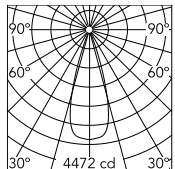

Physical

Colour	Black
Orientation	Adjustable
Rotation (°)	360
Longitudinal tilting (°)	90
Net weight (kg)	0.46
IP internal	20

*installed in The Tracking Magnet

Download

Mounting instructions [↓ PDF](#)

Photometric Files

LDT / IES [↓ ZIP](#)

Technical Drawings

2D [↓ ZIP](#)

3D [↓ ZIP](#)

[Bim](#) [↓ ZIP](#)

Schematic light drawing

Beam Angle: 33°

h(m)	E(lx)	D(m)
1	4472	0.60
2	1118	1.20
3	497	1.80
4	279	2.40
5	179	3.00

Luminous flux luminaire
1304 lm

Photometric

Lighting type	Direct
Light distribution	Symmetric
CCT (K)	2700
CRI>	90
Rf fidelity index	93
Rg gamut index	99
LED Life / Failure Ratio	L80B50>47.000h_Tc85°C
Beam angle C0-180 (°)	33
Beam angle C90-270 (°)	33
UGR _L	<10