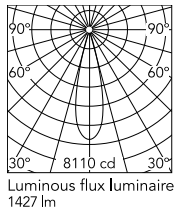

Physical

Colour	Brushed Bronze
Orientation	Adjustable
Rotation (°)	360
Longitudinal tilting (°)	90
Net weight (kg)	0.46
IP internal	20

*installed in The Tracking Magnet

Download

Mounting instructions [↓ PDF](#)

Photometric Files

LDT / IES [↓ ZIP](#)

Technical Drawings

2D [↓ ZIP](#)

3D [↓ ZIP](#)

[↓ Bim](#) [↓ ZIP](#)

Schematic light drawing

Beam Angle: 26°

h(m)	E(lx)	D(m)
1	8110	0.45
2	2027	0.91
3	901	1.36
4	507	1.82
5	324	2.27

8110 cd
Luminous flux luminaire
1427 lm

Photometric

Lighting type	Direct
Light distribution	Symmetric
CCT (K)	3000
CRI>	90
Rf fidelity index	92
Rg gamut index	100
LED Life / Failure Ratio	L80B50>47.000h_Tc85°C
Beam angle C0-180 (°)	26
Beam angle C90-270 (°)	26
UGR _L	<10