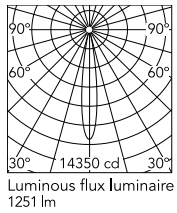

Physical

Colour	Brushed Steel
Orientation	Adjustable
Rotation (°)	360
Longitudinal tilting (°)	90
Net weight (kg)	0.46
IP internal	20

*installed in The Tracking Magnet

Download

Mounting instructions [↓ PDF](#)

Photometric Files

LDT / IES [↓ ZIP](#)

Technical Drawings

2D [↓ ZIP](#)

3D [↓ ZIP](#)

[↓ Bim](#) [↓ ZIP](#)

Schematic light drawing

Beam Angle: 15°

h(m)	E(lx)	D(m)
1	14350	0.27
2	3587	0.54
3	1594	0.81
4	897	1.09
5	574	1.36

Photometric

Lighting type	Direct
Light distribution	Symmetric
CCT (K)	2700
CRI>	90
Rf fidelity index	93
Rg gamut index	99
LED Life / Failure Ratio	L80B50>47.000h_Tc85°C
Beam angle C0-180 (°)	15
Beam angle C90-270 (°)	15
UGR _L	<10