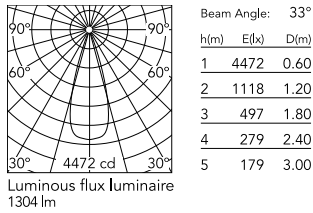

### Physical

Colour	Brushed Steel
Orientation	Adjustable
Rotation (°)	360
Longitudinal tilting (°)	90
Net weight (kg)	0.46
IP internal	20

### Technical Drawings

2D [↓ ZIP](#)

3D [↓ ZIP](#)

[↓ Bim](#) [↓ ZIP](#)

## Schematic light drawing

## Photometric

Lighting type	Direct
Light distribution	Symmetric
CCT (K)	2700
CRI>	90
Rf fidelity index	93
Rg gamut index	99
LED Life / Failure Ratio	L80B50>47.000h_Tc85°C
Beam angle C0-180 (°)	33
Beam angle C90-270 (°)	33
UGR <sub>L</sub>	<10