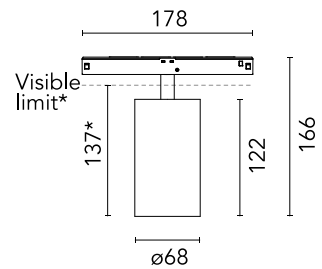

FLOS

05.9063.ER.DA Brushed Steel

Light Shadow Spot 60 Dali Version

Designed by FLOS Architectural, 2022

20W - 1304lm - 2700K - CRI> 90 - Beam° 33

LED accent lighting module for installation in The Tracking Magnet or Infra-Structure systems. For wireless control of luminaires, please select Casambi integrated versions. Accessories available, (honeycomb and CCT dichroic filters).

*installed in The Tracking Magnet

Are you a professional and your project needs consulting and support?

[BOOK AN APPOINTMENT](#)

Main specifications

Mounting	Track
Environments	Indoor dry location
Light source type	LED
Light sources included	Yes
LED type	LED array
Number of lamps	1
Power (W)	20
Source flux (lm)	1593
Lumen Output (lm)	1304

Physical

Colour	Brushed Steel
Orientation	Adjustable
Rotation (°)	360
Longitudinal tilting (°)	90
Net weight (kg)	0.46
IP internal	20

Download

Mounting instructions [↓ PDF](#)

Photometric Files

LDT / IES [↓ ZIP](#)

Technical Drawings

2D [↓ ZIP](#)

3D [↓ ZIP](#)

[↓ Bim](#) [↓ ZIP](#)