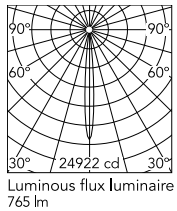

Physical

Colour	Brushed Steel
Orientation	Adjustable
Rotation (°)	360
Longitudinal tilting (°)	90
Net weight (kg)	0.46
IP internal	20

Download

Mounting instructions [↓ PDF](#)

Photometric Files

LDT / IES [↓ ZIP](#)

Technical Drawings

2D [↓ ZIP](#)

3D [↓ ZIP](#)

[🔒 Bim](#) [↓ ZIP](#)

Schematic light drawing

Beam Angle: 9°

h(m)	E(lx)	D(m)
1	24922	0.16
2	6230	0.32
3	2769	0.48
4	1558	0.64
5	997	0.80

24922 cd

Photometric

Lighting type	Direct
Light distribution	Symmetric
CCT (K)	2700
CRI>	90
Rf fidelity index	93
Rg gamut index	99
LED Life / Failure Ratio	L80B50>47.000h_Tc85°C
Beam angle C0-180 (°)	9
Beam angle C90-270 (°)	9
UGR _L	<10