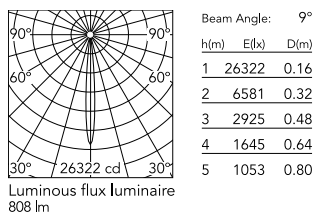

Physical

| | |
|--------------------------|----------------|
| Colour | Brushed Bronze |
| Orientation | Adjustable |
| Rotation (°) | 360 |
| Longitudinal tilting (°) | 90 |
| Net weight (kg) | 0.46 |
| IP internal | 20 |

[Bim](#) ZIP

Schematic light drawing

Photometric

| | |
|--------------------------|-----------------------|
| Lighting type | Direct |
| Light distribution | Symmetric |
| CCT (K) | 3000 |
| CRI> | 90 |
| Rf fidelity index | 92 |
| Rg gamut index | 100 |
| LED Life / Failure Ratio | L80B50>47.000h_Tc85°C |
| Beam angle C0-180 (°) | 9 |
| Beam angle C90-270 (°) | 9 |
| UGR _L | <10 |