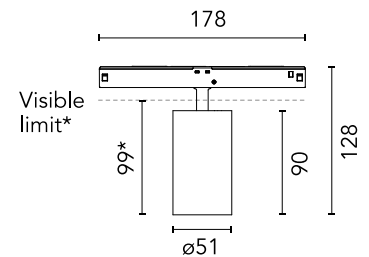

Are you a professional and your project needs consulting and support?

[BOOK AN APPOINTMENT](#)

Main specifications

| | |
|------------------------|---------------------|
| Mounting | Track |
| Environments | Indoor dry location |
| Light source type | LED |
| Light sources included | Yes |
| LED type | LED array |
| Number of lamps | 1 |
| Power (W) | 10 |
| Source flux (lm) | 799 |
| Lumen Output (lm) | 650 |

Physical

| | |
|--------------------------|----------------|
| Colour | Brushed Bronze |
| Orientation | Adjustable |
| Rotation (°) | 360 |
| Longitudinal tilting (°) | 90 |
| Net weight (kg) | 0.25 |
| IP internal | 20 |

[Bim](#) [ZIP](#)

Schematic light drawing

Photometric

| | |
|--------------------------|-----------------------|
| Lighting type | Direct |
| Light distribution | Symmetric |
| CCT (K) | 2700 |
| CRI> | 90 |
| Rf fidelity index | 93 |
| Rg gamut index | 99 |
| LED Life / Failure Ratio | L80B50>47.000h_Tc85°C |
| Beam angle C0-180 (°) | 15 |
| Beam angle C90-270 (°) | 15 |
| UGR _L | <10 |