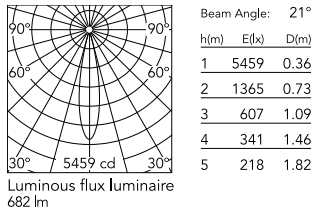

Physical

Colour	Brushed Bronze
Orientation	Adjustable
Rotation (°)	360
Longitudinal tilting (°)	90
Net weight (kg)	0.3
IP internal	20

Download

[Mounting instructions](#) PDF

Photometric Files

[LDT / IES](#) ZIP

Technical Drawings

[2D](#) ZIP

[3D](#) ZIP

Schematic light drawing

Photometric

Lighting type	Direct
Light distribution	Symmetric
CCT (K)	3000
CRI>	90
McAdam steps (SDCM)	2
Beam angle C0-180 (°)	21
Beam angle C90-270 (°)	21
Extreme cut off	No
UGR _L	<10