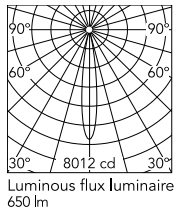

Physical

Colour	Brushed Bronze
Orientation	Adjustable
Rotation (°)	360
Longitudinal tilting (°)	90
Net weight (kg)	0.3
IP internal	20

Download

Mounting instructions [↓ PDF](#)

Photometric Files

LDT / IES [↓ ZIP](#)

Technical Drawings

2D [↓ ZIP](#)

3D [↓ ZIP](#)

Schematic light drawing

Photometric

Lighting type	Direct
Light distribution	Symmetric
CCT (K)	2700
CRI>	90
McAdam steps (SDCM)	2
Beam angle C0-180 (°)	15
Beam angle C90-270 (°)	15
Extreme cut off	No
UGR _L	<10