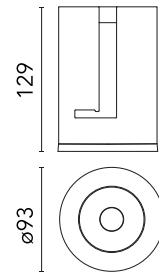

LED lighting module, with low glare, to be inserted in the recessed frames (not included), installation through a bayonet system with interchangeable spots. Remote driver not included.

Are you a professional and your project needs consulting and support?

BOOK AN APPOINTMENT