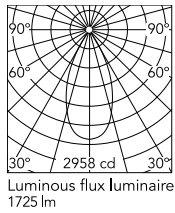

Physical

Colour	Bronze
Orientation	Fixed
Recessed depth (mm)	139
Spot diameter (mm)	90
Net weight (kg)	0.22
Package width (mm)	18
Package length (mm)	22
IP internal	20
IP external	54

Download

Mounting instructions [↓ PDF](#)

Photometric Files

LDT / IES [↓ ZIP](#)

Technical Drawings

2D [↓ ZIP](#)

3D [↓ ZIP](#)

[Bim](#) [↓ ZIP](#)

Schematic light drawing

Photometric

Lighting type	Direct
Light distribution	Symmetric
CCT (K)	2700
CRI>	90
McAdam steps (SDCM)	2
LED Life / Failure Ratio	L70B40 >50.000h (Tc=85°C)
Beam angle C0-180 (°)	47
Beam angle C90-270 (°)	47
UGR _L	<16