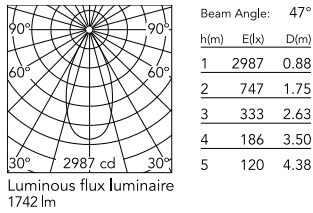

Physical

Colour	Steel
Orientation	Fixed
Recessed depth (mm)	139
Spot diameter (mm)	90
Net weight (kg)	0.22
Package width (mm)	18
Package length (mm)	22
IP internal	20
IP external	54

Download

[Mounting instructions](#)  PDF

Photometric Files

[LDT / IES](#)  ZIP

Technical Drawings

[2D](#)  ZIP

[3D](#)  ZIP

[Bim](#)  ZIP

Schematic light drawing

Photometric

Lighting type	Direct
Light distribution	Symmetric
CCT (K)	2700
CRI>	90
McAdam steps (SDCM)	2
LED Life / Failure Ratio	L70B40 >50.000h (Tc=85°C)
Beam angle C0-180 (°)	47
Beam angle C90-270 (°)	47
UGR _L	<16