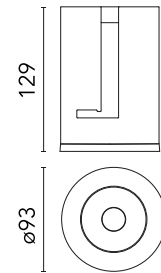

LED lighting module, with low glare, to be inserted in the recessed frames (not included), installation through a bayonet system with interchangeable spots. Remote driver not included.

Are you a professional and your project needs consulting and support?

[BOOK AN APPOINTMENT](#)