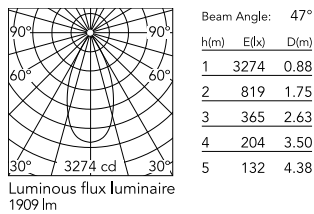

Physical

Colour	Steel
Orientation	Fixed
Recessed depth (mm)	139
Spot diameter (mm)	90
Net weight (kg)	0.22
Package width (mm)	18
Package length (mm)	22
IP internal	20
IP external	54

Download

[Mounting instructions](#) PDF

Photometric Files

[LDT / IES](#) ZIP

Technical Drawings

[2D](#) ZIP

[3D](#) ZIP

[Bim](#) ZIP

Schematic light drawing

Photometric

Lighting type	Direct
Light distribution	Symmetric
CCT (K)	4000
CRI>	90
McAdam steps (SDCM)	2
LED Life / Failure Ratio	L70B40 >50.000h (Tc=85°C)
Beam angle C0-180 (°)	47
Beam angle C90-270 (°)	47
UGR _L	<16