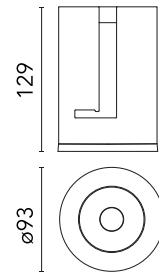

LED lighting module, with low glare, to be inserted in the recessed frames (not included), installation through a bayonet system with interchangeable spots. Remote driver not included.

Are you a professional and your project needs consulting and support?

[BOOK AN APPOINTMENT](#)