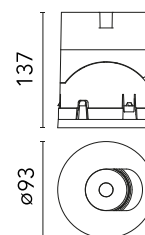

LED - LED array - 18W - 1465lm - 3000K - CRI> 90 - Beam° 33

LED lighting module, with low glare, to be inserted in the recessed frames (not included), installation through a bayonet system with interchangeable spots. Remote driver not included.

Are you a professional and your project needs consulting and support?

[BOOK AN APPOINTMENT](#)