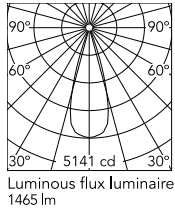

Physical

Colour	Black
Orientation	Adjustable
Rotation (°)	355
Longitudinal tilting (°)	35
Transversal tilting (°)	35
Recessed depth (mm)	149
Spot diameter (mm)	90
Net weight (kg)	0.54
IP internal	20
IP external	20

Schematic light drawing

h(m)	E(lx)	D(m)
1	5141	0.59
2	1285	1.19
3	571	1.78
4	321	2.38
5	206	2.97

Photometric

Lighting type	Direct
Light distribution	Symmetric
CCT (K)	3000
CRI>	90
McAdam steps (SDCM)	2
LED Life / Failure Ratio	L70B40 >50.000h (Tc=85°C)
Beam angle C0-180 (°)	33
Beam angle C90-270 (°)	33
UGR _L	<10