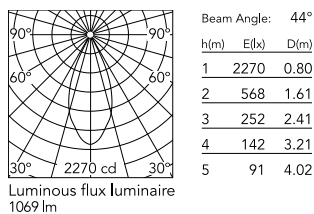

Schematic light drawing

Photometric

Lighting type	Direct
Light distribution	Symmetric
CCT (K)	4000
CRI>	90
McAdam steps (SDCM)	2
Rf fidelity index	93
Rg gamut index	99
LED Life / Failure Ratio	L90B10_33.000_Tc=85°C
Beam angle C0-180 (°)	43
Beam angle C90-270 (°)	43
UGR_L	<10

Electrical

Insulation class	I
Frequency (Hz)	50-60
Main voltage (Vac)	220-240
Alternating current voltage (Vac)	220-240V~
Forward voltage (V)	36.1
LED current (mA)	350
Power supply	Integrated
Dimmable	Yes
Power supply type	Mains Cut Dimming

Notes

Dimmer list approved by Flos:

Manufacturer: Busch-Jager - Model: 6523 UR-103 - Qty of parallel connection: 16

Manufacturer: Busch-Jager - Model: 6523 U-102 - Qty of parallel connection: 16

Manufacturer: Niko - Model: 310-0190X - Qty of parallel connection: 8

Manufacturer: Jung - Model: LB-Management - Qty of parallel connection: 4

Manufacturer: Merten - Model: SBD200LED(MEG5134-0000) - Qty of parallel connection: 8

Manufacturer: AU - Model: P3 - Qty of parallel connection: 10

Manufacturer: Philips - Model: SED-200A - Qty of parallel connection: 11

Manufacturer: Merten-Schneider - Model: SBD315RC - Qty of parallel connection: 15

Manufacturer: Etman - Model: ETM327 - Qty of parallel connection: 15

Manufacturer: Etman - Model: ETM329 - Qty of parallel connection: 15