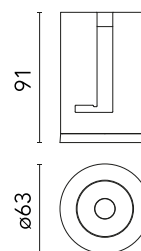

LED lighting module, with low glare, to be inserted in the recessed frames (not included), installation through a bayonet system with interchangeable spots. Remote driver not included.

Are you a professional and your project needs consulting and support?

[BOOK AN APPOINTMENT](#)