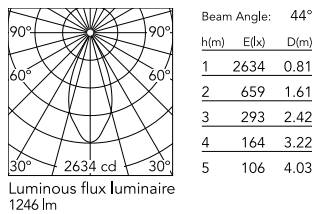

Physical

Colour	Steel
Orientation	Fixed
Spot diameter (mm)	60
Net weight (kg)	0.22
Package height (mm)	157
Package width (mm)	210
Package length (mm)	135
IP internal	20
IP external	54

Download

[Mounting instructions](#)  PDF

Photometric Files

[LDT / IES](#)  ZIP

Technical Drawings

[2D](#)  ZIP

[3D](#)  ZIP

[Bim](#)  ZIP

Schematic light drawing

Photometric

Lighting type	Direct
Light distribution	Symmetric
CCT (K)	4000
CRI>	90
McAdam steps (SDCM)	2
Rf fidelity index	92
Rg gamut index	100
LED Life / Failure Ratio	L70B40 > 50.000h (Tc=85°C)
Beam angle C0-180 (°)	43
Beam angle C90-270 (°)	43
Extreme cut off	Yes
UGR _L	<16