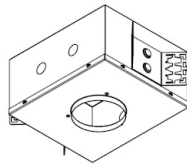

REQUIRED
Housing and Hanger Bar

Installation

08.7073.00.90

Light Shadow PRO 60 Adjustable
Trimless & 90 Fixed Trimless
Airtight Housing for New
construction, Remote Driver see
dimnable driver options below.
CCEA Chicago Plenum