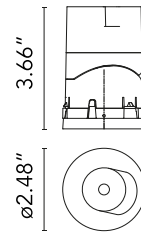

LED lighting module, with low glare, to be inserted in the recessed frames (not included), installation through a bayonet system with interchangeable spots. Remote driver not included.

Are you a professional and your project needs consulting and support?

[BOOK AN APPOINTMENT](#)