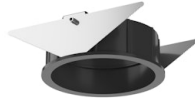

Installation

08.7070.00A90

Light Shadow PRO 60 Fixed Trim
& 90 Adjustable Trim Airtight
Housing for New construction,
Remote Driver, see dimnable
driver options below for . CCEA
Chicago Plenum

REQUIRED
Frame

08.0166.00

Installation Frame No Trim Ø60

REQUIRED
Frame

08.0164.40

Installation Frame Trim Ø60

REQUIRED
Frame

08.0164.14

Installation Frame Trim Ø60