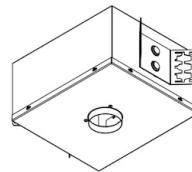

08.7073.00.90

Light Shadow PRO 60 Adjustable
Trimless & 90 Fixed Trimless
Airtight Housing for New
construction, Remote Driver see
dimnable driver options below.
CCEA Chicago Plenum

REQUIRED
Housing and Hanger Bar