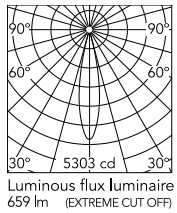

Physical

Color	White
Orientation	Adjustable
Rotation (°)	355
Longitudinal tilting (°)	35
Transversal tilting (°)	35
Recessed depth (in)	7
Net weight (lb)	0.49
Package volume (in)	245
IP internal	20

Download

- [Family spec sheet](#) ZIP
- [Mounting instructions](#) PDF

Photometric Files

- [LDT / IES](#) ZIP

Technical Drawings

- [2D](#) ZIP
- [3D](#) ZIP

Schematic light drawing

Beam Angle: 21°

h(m)	E(lx)	D(m)
1	5303	0.37
2	1326	0.73
3	589	1.10
4	331	1.47
5	212	1.83

Luminous flux luminaire
659 lm (EXTREME CUT OFF)

Ecodesign and Energy

Labelling

Photometric

Lighting type	Direct
Light distribution	Symmetric
CCT (K)	2700
CRI>	90
McAdam steps (SDCM)	2
Rf fidelity index	93
Rg gamut index	99
LED Life / Failure Ratio	L70B40 > 50.000h (Tc=85°C)
Beam angle C0-180 (°)	21
Beam angle C90-270 (°)	21
Extreme cut off	No
UGR _L	<10