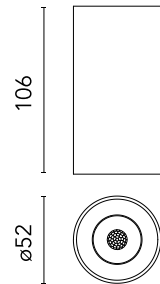

8.8W - 737lm - 4000K - CRI> 90 - Beam° 19

Luminaire with low glare for surface installation. Integrated 220-240 V power supply. IP54 watertightness.

Are you a professional and your project needs consulting and support?

[BOOK AN APPOINTMENT](#)