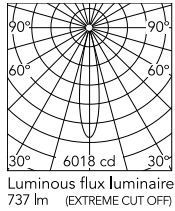

Physical

| | |
|---------------------|-------------|
| Colour | Steel/Steel |
| Orientation | Fixed |
| Spot diameter (mm) | 52 |
| Length (mm) | 52 |
| Net weight (kg) | 0.22 |
| Package height (mm) | 157 |
| Package width (mm) | 210 |
| Package length (mm) | 135 |
| IP internal | 54 |

Schematic light drawing

Beam Angle: 20°

| h(m) | E(lx) | D(m) |
|------|-------|------|
| 1 | 6018 | 0.35 |
| 2 | 1504 | 0.70 |
| 3 | 669 | 1.05 |
| 4 | 376 | 1.40 |
| 5 | 241 | 1.75 |

Luminous flux luminaire
737 lm (EXTREME CUT OFF)

Photometric

| | |
|--------------------------|-----------------------|
| Lighting type | Direct |
| Light distribution | Symmetric |
| CCT (K) | 4000 |
| CRI> | 90 |
| McAdam steps (SDCM) | 2 |
| Rf fidelity index | 93 |
| Rg gamut index | 99 |
| LED Life / Failure Ratio | L90B10_33.000_Tc=85°C |
| Beam angle C0-180 (°) | 19 |
| Beam angle C90-270 (°) | 19 |
| UGR _L | <10 |