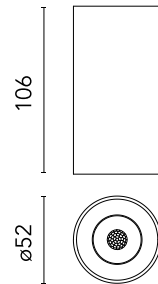

8.8W - 679lm - 3000K - CRI> 90 - Beam° 19

Luminaire with low glare for surface installation. Integrated 220-240 V power supply. IP54 watertightness.

Are you a professional and your project needs consulting and support?

[BOOK AN APPOINTMENT](#)