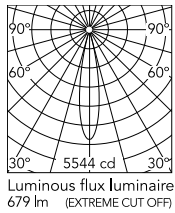

Physical

| | |
|---------------------|-------------|
| Colour | Black/Steel |
| Orientation | Fixed |
| Spot diameter (mm) | 52 |
| Length (mm) | 52 |
| Net weight (kg) | 0.22 |
| Package height (mm) | 157 |
| Package width (mm) | 210 |
| Package length (mm) | 135 |
| IP internal | 54 |

Download

[Mounting instructions](#) PDF

Photometric Files

[LDT / IES](#) ZIP

Technical Drawings

[2D](#) ZIP

[3D](#) ZIP

[Bim](#) ZIP

Schematic light drawing

Beam Angle: 20°

| h(m) | E(lx) | D(m) |
|------|-------|------|
| 1 | 5544 | 0.35 |
| 2 | 1386 | 0.70 |
| 3 | 616 | 1.05 |
| 4 | 347 | 1.40 |
| 5 | 222 | 1.75 |

Luminous flux luminaire
679 lm (EXTREME CUT OFF)

Photometric

| | |
|--------------------------|-----------------------|
| Lighting type | Direct |
| Light distribution | Symmetric |
| CCT (K) | 3000 |
| CRI> | 90 |
| McAdam steps (SDCM) | 2 |
| Rf fidelity index | 93 |
| Rg gamut index | 99 |
| LED Life / Failure Ratio | L90B10_33.000_Tc=85°C |
| Beam angle C0-180 (°) | 19 |
| Beam angle C90-270 (°) | 19 |
| UGR _L | <10 |