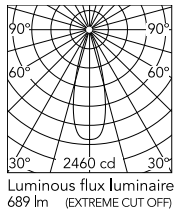

Physical

| | |
|---------------------|---------------|
| Colour | Bronze/Bronze |
| Orientation | Fixed |
| Spot diameter (mm) | 52 |
| Length (mm) | 52 |
| Net weight (kg) | 0.22 |
| Package height (mm) | 157 |
| Package width (mm) | 210 |
| Package length (mm) | 135 |
| IP internal | 54 |

Schematic light drawing

| h(m) | E(lx) | D(m) |
|------|-------|------|
| 1 | 2460 | 0.55 |
| 2 | 615 | 1.11 |
| 3 | 273 | 1.66 |
| 4 | 154 | 2.21 |
| 5 | 98 | 2.77 |

Photometric

| | |
|--------------------------|-----------------------|
| Lighting type | Direct |
| Light distribution | Symmetric |
| CCT (K) | 3000 |
| CRI> | 90 |
| McAdam steps (SDCM) | 2 |
| Rf fidelity index | 93 |
| Rg gamut index | 99 |
| LED Life / Failure Ratio | L90B10_33.000_Tc=85°C |
| Beam angle C0-180 (°) | 31 |
| Beam angle C90-270 (°) | 31 |
| UGR _L | <10 |