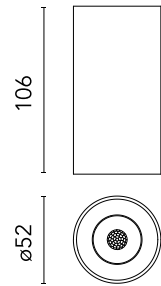

FLOS

05.2734.ES Bronze/Bronze

Light Shadow Pro Ø45 Surface Flood

Designed by FLOS Architectural, 2022

8.8W - 689lm - 3000K - CRI> 90 - Beam° 31

Luminaire with low glare for surface installation. Integrated 220-240 V power supply. IP54 watertightness.

Are you a professional and your project needs consulting and support?

[BOOK AN APPOINTMENT](#)

Main specifications

| | |
|------------------------|----------------------|
| Mounting | Ceiling surface |
| Environments | Indoor damp location |
| Light source type | LED |
| Light sources included | Yes |
| LED type | LED array |
| Number of lamps | 1 |
| Power (W) | 8.8 |
| System power (W) | 11 |
| Source flux (lm) | 845 |
| Lumen Output (lm) | 689 |

Physical

| | |
|---------------------|---------------|
| Colour | Bronze/Bronze |
| Orientation | Fixed |
| Spot diameter (mm) | 52 |
| Length (mm) | 52 |
| Net weight (kg) | 0.22 |
| Package height (mm) | 157 |
| Package width (mm) | 210 |
| Package length (mm) | 135 |
| IP internal | 54 |

Schematic light drawing

| h(m) | E(lx) | D(m) |
|------|-------|------|
| 1 | 2460 | 0.55 |
| 2 | 615 | 1.11 |
| 3 | 273 | 1.66 |
| 4 | 154 | 2.21 |
| 5 | 98 | 2.77 |

Photometric

| | |
|--------------------------|-----------------------|
| Lighting type | Direct |
| Light distribution | Symmetric |
| CCT (K) | 3000 |
| CRI> | 90 |
| McAdam steps (SDCM) | 2 |
| Rf fidelity index | 93 |
| Rg gamut index | 99 |
| LED Life / Failure Ratio | L90B10_33.000_Tc=85°C |
| Beam angle C0-180 (°) | 31 |
| Beam angle C90-270 (°) | 31 |
| UGR _L | <10 |