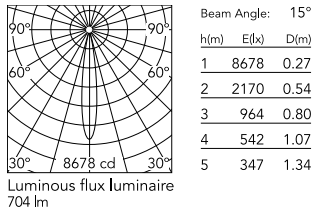

Physical

Colour	Black/Steel/Black
Trim	No
Orientation	Adjustable
Recessed depth (mm)	150
Net weight (kg)	0.23
IP internal	20

Download

[Mounting instructions](#)  PDF

Photometric Files

[LDT / IES](#)  ZIP

Technical Drawings

[2D](#)  ZIP

[3D](#)  ZIP

[Bim](#)  ZIP

Schematic light drawing

Ecodesign and Energy Labelling

This product contains a light source of energy efficiency class G

Photometric

Lighting type	Direct
Light distribution	Symmetric
CCT (K)	4000
CRI>	90
McAdam steps (SDCM)	3
Rf fidelity index	91
Rg gamut index	100
LED Life / Failure Ratio	L80B50>60.000h_Tc85°C
Beam angle C0-180 (°)	15
Extreme cut off	Yes
UGR _L	<10