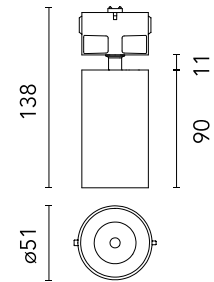

FLOS

05.9564.ER Black/Steel/Black

Light Shadow Pro Ø45 Push Spot

Designed by FLOS Architectural, 2022

8.5W - 704lm - 4000K - CRI> 90 - Beam° 15

Luminaire with 2x1 functionality: it can work as downlight (recessed, flush with ceiling) or as a projector (fully adjustable). The passage from one position to the other can be made by moving the product easily by hand. Necessary installation pre-frames, not included (to be ordered separately). Requires a power supply unit which is not included, to be ordered separately according to recommendations.

Are you a professional and your project needs consulting and support?

[BOOK AN APPOINTMENT](#)

Main specifications

Mounting	Ceiling recessed
Environments	Indoor dry location
Light source type	LED
Light sources included	Yes
LED type	LED array
Number of lamps	1
Power (W)	8.5
Source flux (lm)	866
Lumen Output (lm)	704

Physical

Colour	Black/Steel/Black
Trim	No
Orientation	Adjustable
Recessed depth (mm)	150
Net weight (kg)	0.23
IP internal	20

Download

[Mounting instructions](#)  PDF

Photometric Files

[LDT / IES](#)  ZIP

Technical Drawings

[2D](#)  ZIP

[3D](#)  ZIP

[Bim](#)  ZIP

Schematic light drawing

Ecodesign and Energy Labelling

This product contains a light source of energy efficiency class G

Photometric

Lighting type	Direct
Light distribution	Symmetric
CCT (K)	4000
CRI>	90
McAdam steps (SDCM)	3
Rf fidelity index	91
Rg gamut index	100
LED Life / Failure Ratio	L80B50>60.000h_Tc85°C
Beam angle C0-180 (°)	15
Extreme cut off	Yes
UGR _L	<10