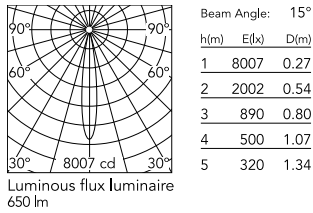

Physical

Colour	Black/Steel/Black
Trim	No
Orientation	Adjustable
Recessed depth (mm)	150
Net weight (kg)	0.23
IP internal	20

Download

Mounting instructions [↓ PDF](#)

Photometric Files

LDT / IES [↓ ZIP](#)

Technical Drawings

2D [↓ ZIP](#)

3D [↓ ZIP](#)

[Bim](#) [↓ ZIP](#)

Schematic light drawing

Ecodesign and Energy Labelling

This product contains a light source of energy efficiency class G

Photometric

Lighting type	Direct
Light distribution	Symmetric
CCT (K)	2700
CRI>	90
McAdam steps (SDCM)	3
LED Life / Failure Ratio	L80B50>60.000h_Tc85°C
Beam angle C0-180 (°)	15
Extreme cut off	Yes
UGR _L	<10

Electrical