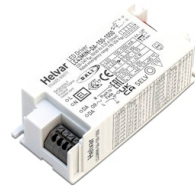

REQUIRED
Power supply

Electrical

60.7678

Continuous current supply source of 240V - 50/60Hz with dimmable Dali 2, Push dimming. 150mA - 7.8W / 200mA - 10.4W / 250mA - 13W / 300mA - 15.6W / 350mA - 18.2W / 400mA - 20.8W / 500mA - 26W / 600mA - 31.2W / 700mA - 36.4W / 750mA - 39W / 800mA - 41.6...