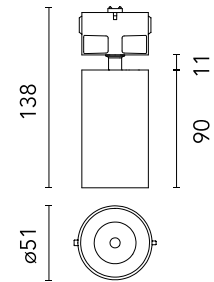

FLOS

05.9504.ER Black/Steel/Black

Light Shadow Pro Ø45 Push Spot

Designed by FLOS Architectural, 2022

8.5W - 650lm - 2700K - CRI> 90 - Beam° 15

Luminaire with 2x1 functionality: it can work as downlight (recessed, flush with ceiling) or as a projector (fully adjustable). The passage from one position to the other can be made by moving the product easily by hand. Necessary installation pre-frames, not included (to be ordered separately). Requires a power supply unit which is not included, to be ordered separately according to recommendations.

Are you a professional and your project needs consulting and support?

[BOOK AN APPOINTMENT](#)

Main specifications

Mounting	Ceiling recessed
Environments	Indoor dry location
Light source type	LED
Light sources included	Yes
LED type	LED array
Number of lamps	1
Power (W)	8.5
Source flux (lm)	756
Lumen Output (lm)	650
Efficacy (lm/W)	56

Physical

Colour	Black/Steel/Black
Trim	No
Orientation	Adjustable
Recessed depth (mm)	150
Net weight (kg)	0.23
IP internal	20

Download

Mounting instructions [↓ PDF](#)

Photometric Files

LDT / IES [↓ ZIP](#)