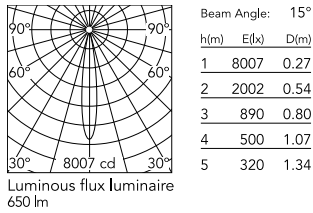

Schematic light drawing

Ecodesign and Energy Labelling

This product contains a light source of energy efficiency class G

Replaceable (LED only) light source by a professional

Photometric

Lighting type	Direct
Light distribution	Symmetric
CCT (K)	2700
CRI>	90
McAdam steps (SDCM)	3
LED Life / Failure Ratio	L80B50>60.000h_Tc85°C
Beam angle C0-180 (°)	15
Extreme cut off	Yes
UGR_L	<10

Electrical

Insulation class	III
Forward voltage (V)	12
LED current (mA)	700
Power supply	Remote
Dimmable	Yes