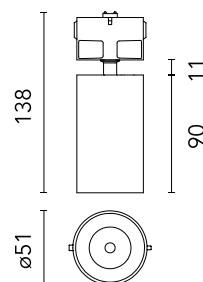

FLOS

05.9504.14 Black/Black/Black

Light Shadow Pro Ø45 Push Spot

Designed by FLOS Architectural, 2022

8.5W - 650lm - 2700K - CRI> 90 - Beam° 15

Luminaire with 2x1 functionality: it can work as downlight (recessed, flush with ceiling) or as a projector (fully adjustable). The passage from one position to the other can be made by moving the product easily by hand. Necessary installation pre-frames, not included (to be ordered separately). Requires a power supply unit which is not included, to be ordered separately according to recommendations.

Are you a professional and your project needs consulting and support?

[BOOK AN APPOINTMENT](#)

Main specifications

Mounting	Ceiling recessed
Environments	Indoor dry location
Light source type	LED
Light sources included	Yes
LED type	LED array
Number of lamps	1
Power (W)	8.5
Source flux (lm)	756
Lumen Output (lm)	650
Efficacy (lm/W)	56

Physical

Colour	Black/Black/Black
Trim	No
Orientation	Adjustable
Recessed depth (mm)	150
Net weight (kg)	0.23
IP internal	20

Download

[Mounting instructions](#) PDF

Photometric Files

[LDT / IES](#) ZIP

Technical Drawings