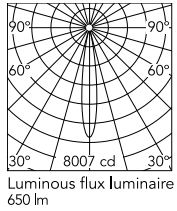

Physical

Colour	White/White/Black
Trim	No
Orientation	Adjustable
Recessed depth (mm)	150
Net weight (kg)	0.23
IP internal	20

Download

[Mounting instructions](#)  PDF

Photometric Files

[LDT / IES](#)  ZIP

Technical Drawings

[2D](#)  ZIP

[3D](#)  ZIP

[Bim](#)  ZIP

Schematic light drawing

Beam Angle: 15°

h(m)	E(lx)	D(m)
1	8007	0.27
2	2002	0.54
3	890	0.80
4	500	1.07
5	320	1.34

Luminous flux luminaire
650 lm

Ecodesign and Energy Labelling