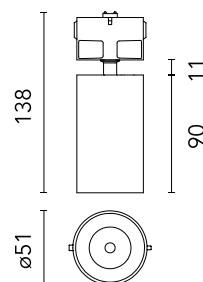

FLOS

05.9501.40 White/White/Black

Light Shadow Pro Ø45 Push Spot

Designed by FLOS Architectural, 2022

8.5W - 650lm - 2700K - CRI> 90 - Beam° 15

Luminaire with 2x1 functionality: it can work as downlight (recessed, flush with ceiling) or as a projector (fully adjustable). The passage from one position to the other can be made by moving the product easily by hand. Necessary installation pre-frames, not included (to be ordered separately). Requires a power supply unit which is not included, to be ordered separately according to recommendations.

Are you a professional and your project needs consulting and support?

[BOOK AN APPOINTMENT](#)

Main specifications

Mounting	Ceiling recessed
Environments	Indoor dry location
Light source type	LED
Light sources included	Yes
LED type	LED array
Number of lamps	1
Power (W)	8.5
Source flux (lm)	756
Lumen Output (lm)	650
Efficacy (lm/W)	56

Physical

Colour	White/White/Black
Trim	No
Orientation	Adjustable
Recessed depth (mm)	150
Net weight (kg)	0.23
IP internal	20

Download

[Mounting instructions](#)  PDF

Photometric Files

[LDT / IES](#)  ZIP

Technical Drawings

[2D](#)  ZIP

[3D](#)  ZIP

[Bim](#)  ZIP

Schematic light drawing

Beam Angle: 15°

h(m)	E(lx)	D(m)
1	8007	0.27
2	2002	0.54
3	890	0.80
4	500	1.07
5	320	1.34

Luminous flux luminaire
650 lm

Ecodesign and Energy Labelling