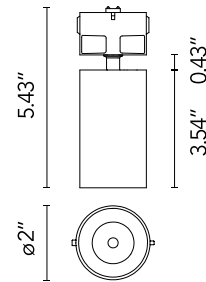

Main specifications

EAN	Valencia
Mounting	Ceiling recessed
Environments	Indoor dry location
Light Source Type	LED
Light sources included	Yes
LED type	LED array
Lamp category	LED
Number of lamps	1
Power (W)	6
System power (W)	8.2
Source flux (lm)	643
System flux (lm)	518

Physical

Color	Black/Steel/Steel
Trim	No
Orientation	Adjustable
Recessed depth (in)	5.91
Net weight (lb)	0.51
IP internal	20
IP external	20

Download

Family spec sheet	↓ ZIP
Mounting instructions	↓ PDF
Mounting instructions	↓ PDF

Photometric Files

LDT / IES	↓ ZIP

Technical Drawings

2D	↓ ZIP
3D	↓ ZIP