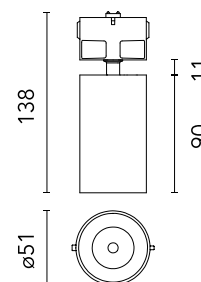

FLOS

05.9514.ES Black/Bronze/Black

Light Shadow Pro Ø45 Push Medium

Designed by FLOS Architectural, 2022

8.5W - 645lm - 2700K - CRI> 90 - Beam° 21

Luminaire with 2x1 functionality: it can work as downlight (recessed, flush with ceiling) or as a projector (fully adjustable). The passage from one position to the other can be made by moving the product easily by hand. Necessary installation pre-frames, not included (to be ordered separately). Requires a power supply unit which is not included, to be ordered separately according to recommendations.

Are you a professional and your project needs consulting and support?

[BOOK AN APPOINTMENT](#)

Main specifications

Mounting	Ceiling recessed
Environments	Indoor dry location
Light source type	LED
Light sources included	Yes
LED type	LED array
Number of lamps	1
Power (W)	8.5
Source flux (lm)	756
Lumen Output (lm)	645
Efficacy (lm/W)	56

Physical

Colour	Black/Bronze/Black
Trim	No
Orientation	Adjustable
Recessed depth (mm)	150
Net weight (kg)	0.23
IP internal	20

Download

[Mounting instructions](#) PDF

Photometric Files

[LDT / IES](#) ZIP

Technical Drawings