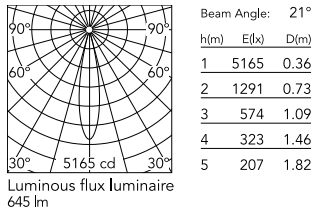

Schematic light drawing

Ecodesign and Energy Labelling

This product contains a light source of energy efficiency class G

Replaceable (LED only) light source by a professional

Photometric

Lighting type	Direct
Light distribution	Symmetric
CCT (K)	2700
CRI>	90
McAdam steps (SDCM)	3
LED Life / Failure Ratio	L80B50>60.000h_Tc85°C
Beam angle C0-180 (°)	21
Extreme cut off	Yes
UGR_L	<10

Electrical

Insulation class	III
Forward voltage (V)	12
LED current (mA)	700
Power supply	Remote
Dimmable	Yes