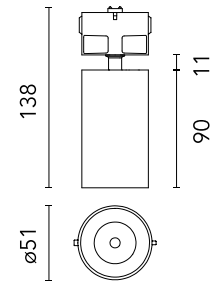

8.5W - 645lm - 2700K - CRI> 90 - Beam° 21

Luminaire with 2x1 functionality: it can work as downlight (recessed, flush with ceiling) or as a projector (fully adjustable). The passage from one position to the other can be made by moving the product easily by hand. Necessary installation pre-frames, not included (to be ordered separately). Requires a power supply unit which is not included, to be ordered separately according to recommendations.

Are you a professional and your project needs consulting and support?

[BOOK AN APPOINTMENT](#)